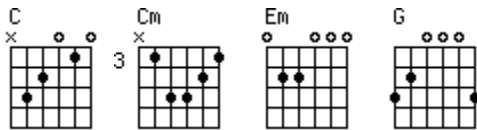

Killing Moon

Echo and The Bunnymen

```

E-----7 (h) 9----|
B---3-5/6-----3-|
G-4-----|
D-----|
A-----|
E-----|
  
```

EmC

```

E--x--      E--1---| >
B--x--      B--1---| > B
G--x--      G-----| >
D--2---     D--2---| }
A--2---     A--3---| } A
E-----     E--3---| }
  
```

Verse strumming rhythm 1-23, 123, 1-23, 123
 When strumming C for 1-2 strum A, for 3, 123 strum B

Em

Under blue moon I saw you

C

So soon you'll take me

Em

Up in your arms to late to beg you

C

Em///Em///C///C///
Em
In starlit nights I saw you
C
So cruelly you kissed me
Em
Your lips a magic world
C
The sky all hung with jewels
Em
The killing moon
C
Will come too soon

REPEAT CHORUS & SOLO:

E-----|
B-3-0-0-3-0-5-0-7-0-8-10-8-7-5-0-5-0-5-0-5-0-5-|
G-----|
D-----|
A-----|
E-----|